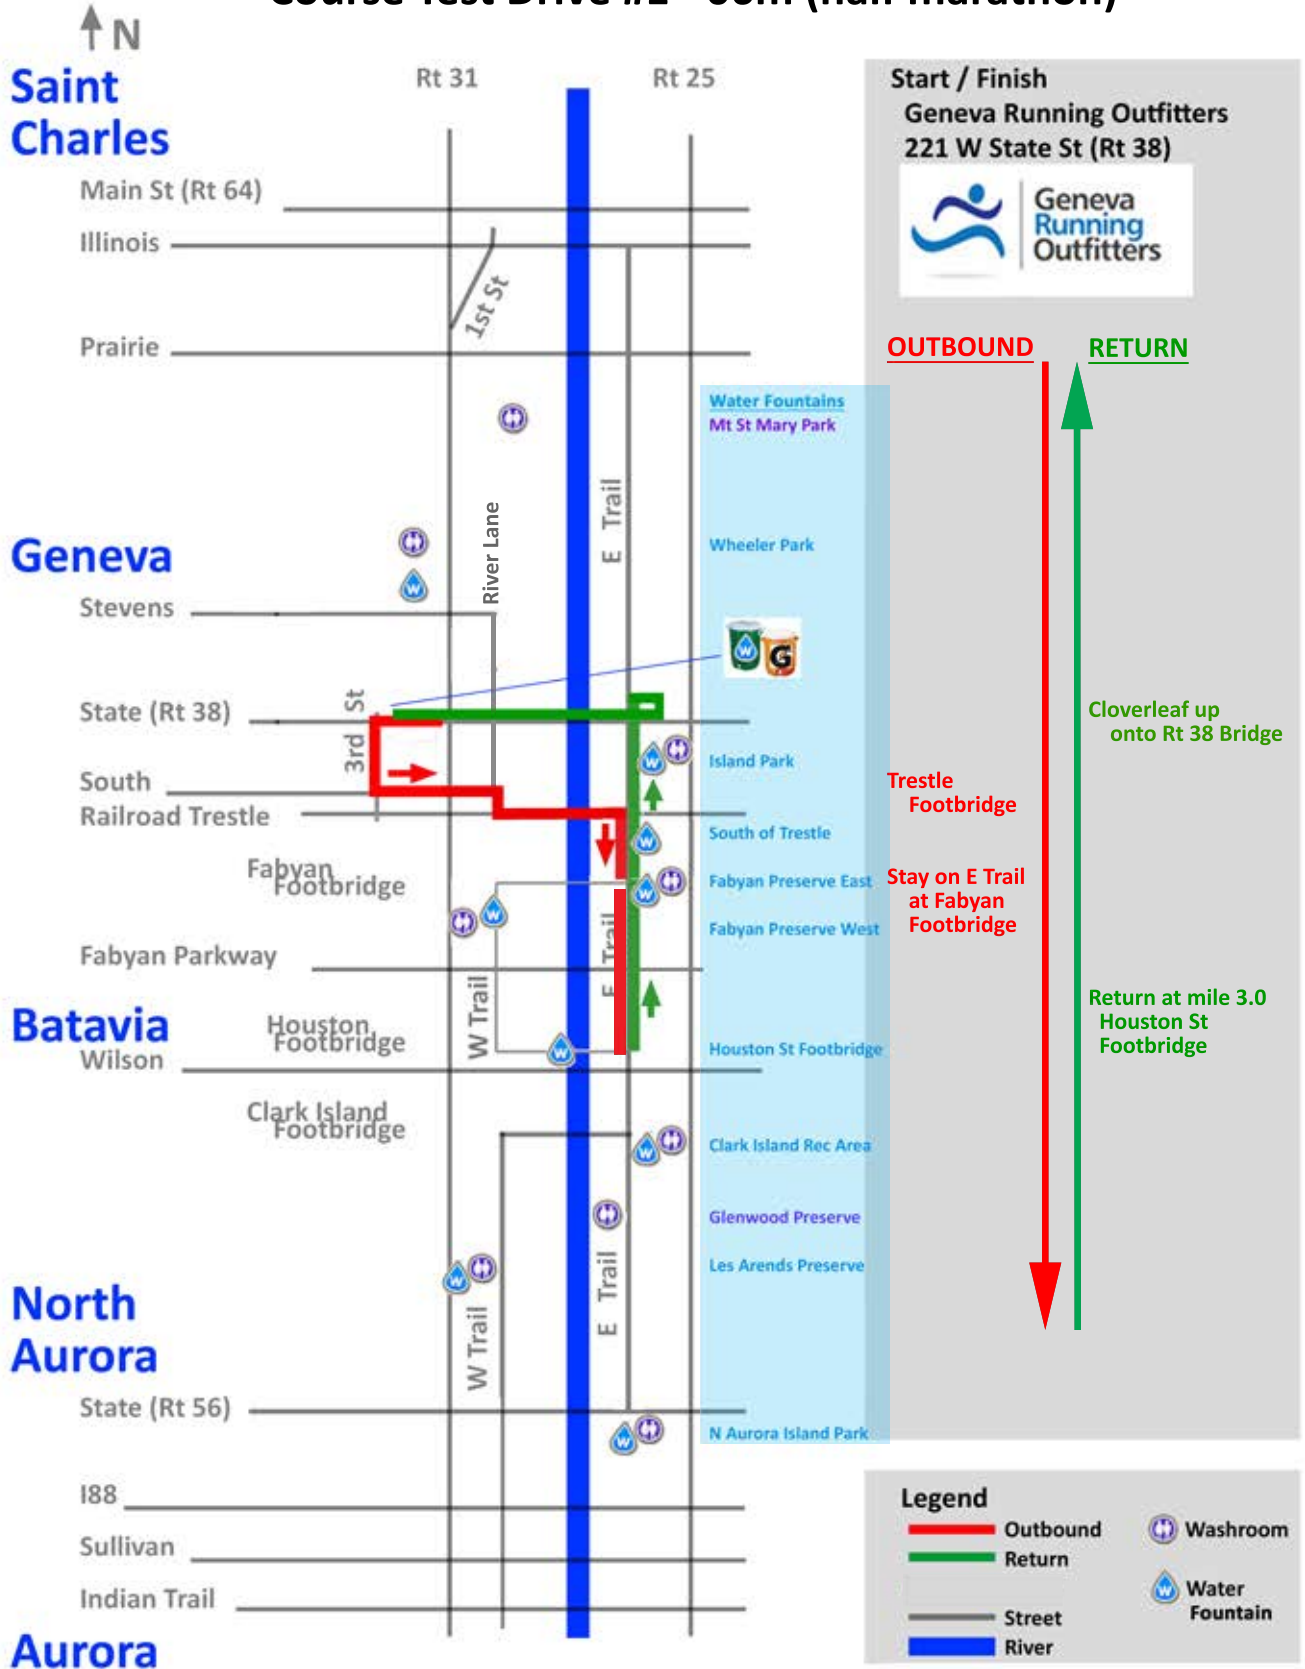

Fox Valley Marathon Races

Course Test Drive #1 - 06m (half marathon)

Start / Finish
Geneva Running Outfitters
 221 W State St (Rt 38)

OUTBOUND (Red arrow pointing down)

RETURN (Green arrow pointing up)

Stay on E Trail at Fabyan Footbridge

Trestle Footbridge

Cloverleaf up onto Rt 38 Bridge

Return at mile 3.0 Houston St Footbridge

Legend

- Red line: Outbound
- Green line: Return
- Grey line: Street
- Blue line: River
- Washroom icon
- Water Fountain icon